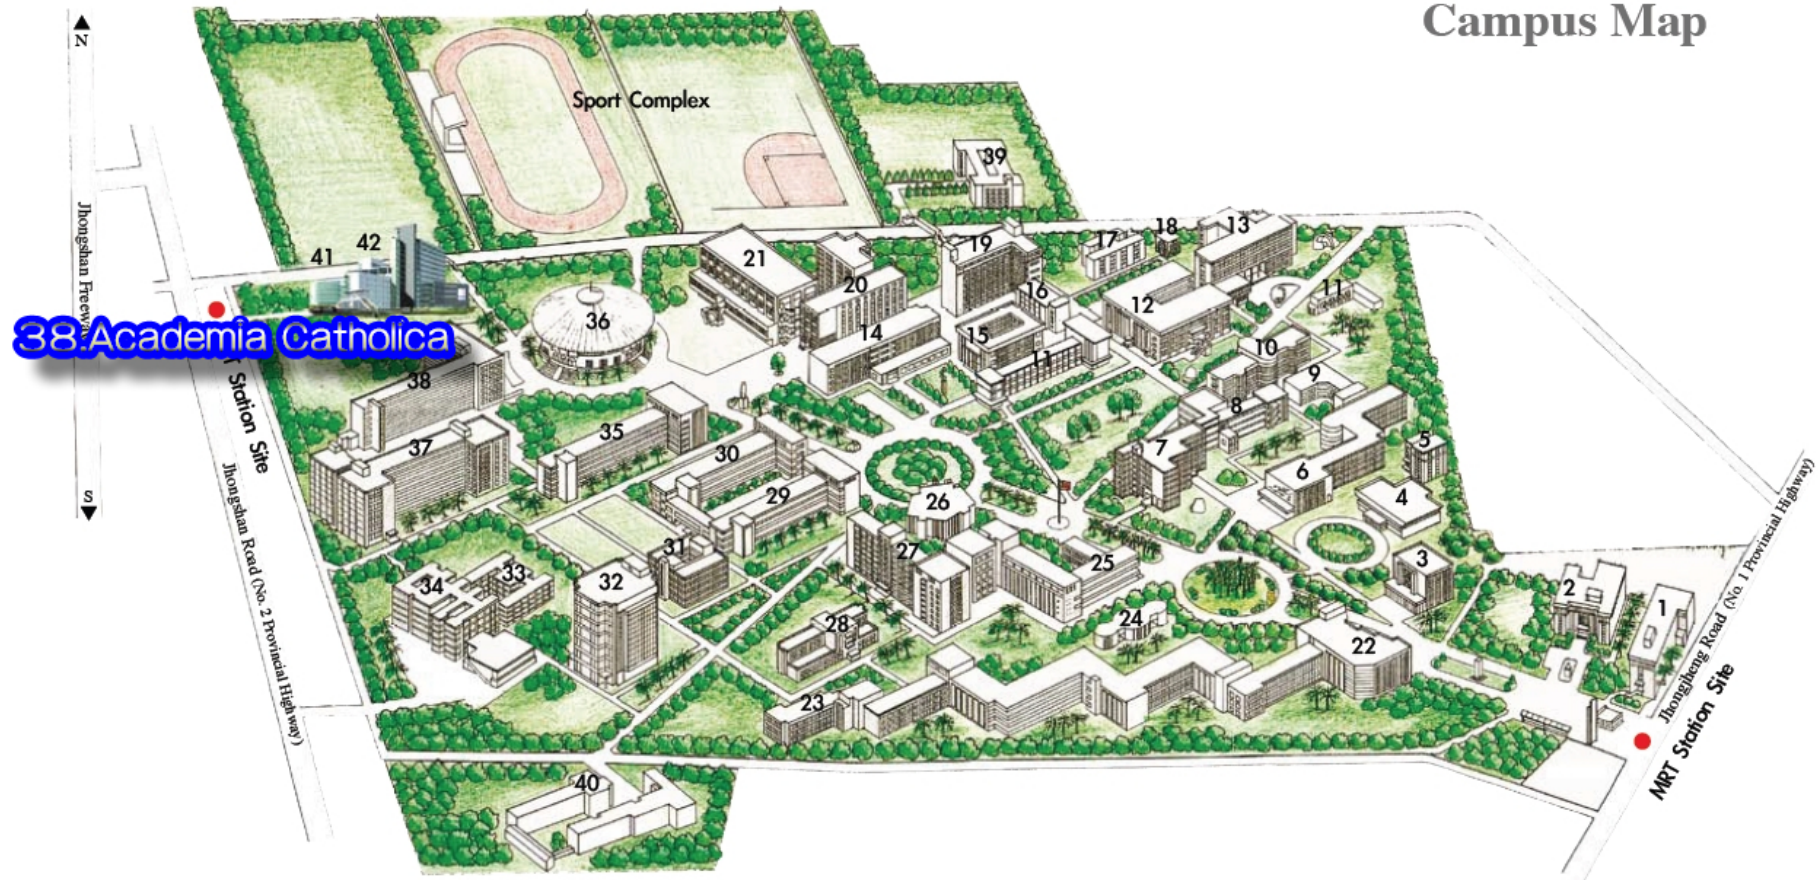

Campus Map

38. Academia Catholica

- | | | | |
|---|--|-----------------------------------|---|
| 1. Archbishop Lokuang Student Activity Center | 12. Library of the College of Liberal Arts | 23. Second Men's Dormitory | 34. Peace and Justice Dormitory Hall |
| 2. Cardinal Yu Pin Administration Building | 13. College of Arts | 24. Common Classrooms | 35. Ricci Hall |
| 3. Fr. Schütte Memorial Library | 14. Women's Dormitory | 25. College of Foreign Languages | 36. Chung Mei Auditorium |
| 4. Fu-yuan Cafeteria | 15. Tonelli Hall | 26. Immaculate Heart Chapel | 37. School of Continuing Education |
| 5. Nutrition and Food Sciences Pilot Plant | 16. Cardinal Yu Pin Memorial Building | 27. Divine Word Academic Highrise | 38. College of Medicine |
| 6. AB Women's Dormitory | 17. Priests' Residence | 28. First Men's Dormitory | 39. Rose Women's Dormitory |
| 7. Department of Textiles and Clothing | 18. Mausoleum of Cardinal Yu Pin | 29. Xavier Hall | 40. Faculty of Theology |
| 8. College of Human Ecology | 19. Liberal Enlightenment Hall | 30. Beda Hall | 41. Paul Cardinal Shan Medical Building |
| 9. Child Care Center | 20. Wen-te Dormitory | 31. Loyola Hall | 42. FJU Clinic |
| 10. C Women's Dormitory | 21. Chi-chien Building | 32. Msgr. Fahy Memorial Building | |
| 11. College of Liberal Arts | 22. Cardinal Tien Memorial Hall | 33. Benevolence Dormitory Hall | |